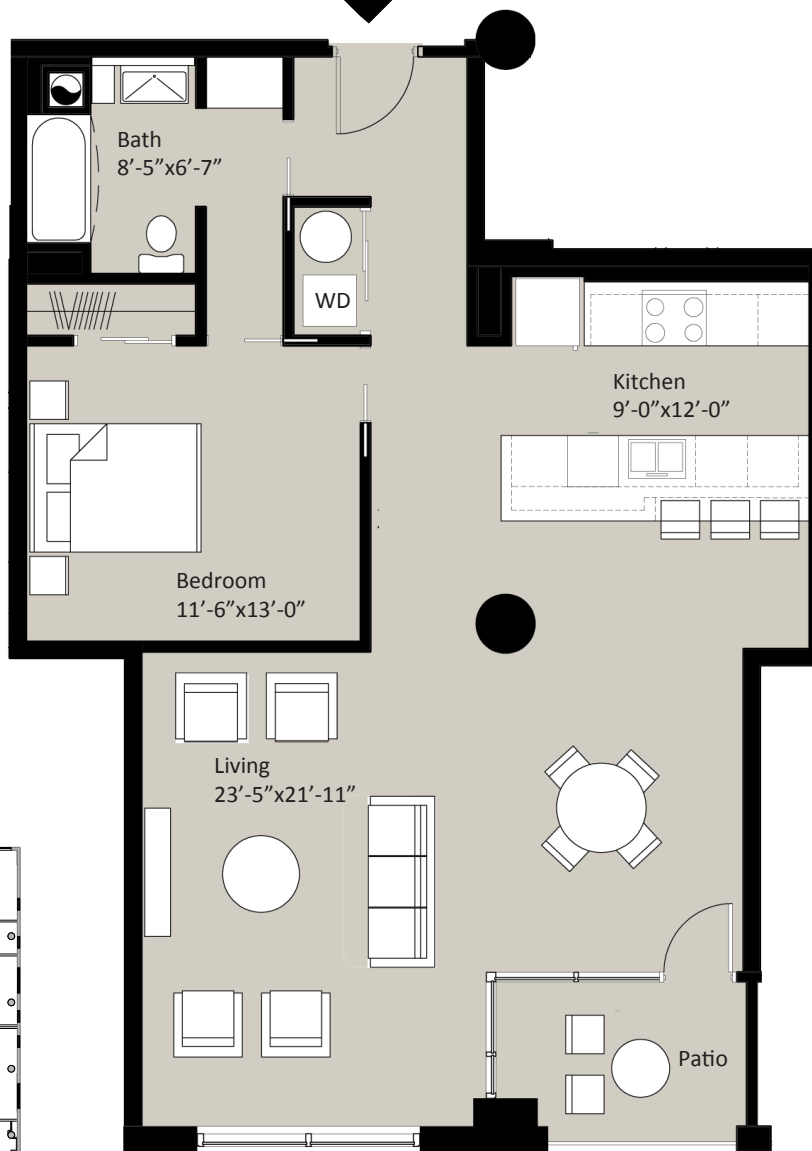

Entry

THIRD THRU FIFTH FLOOR - UNIT X02
 ONE BEDROOM UNIT
 1,022 SF + 62 SF PATIO