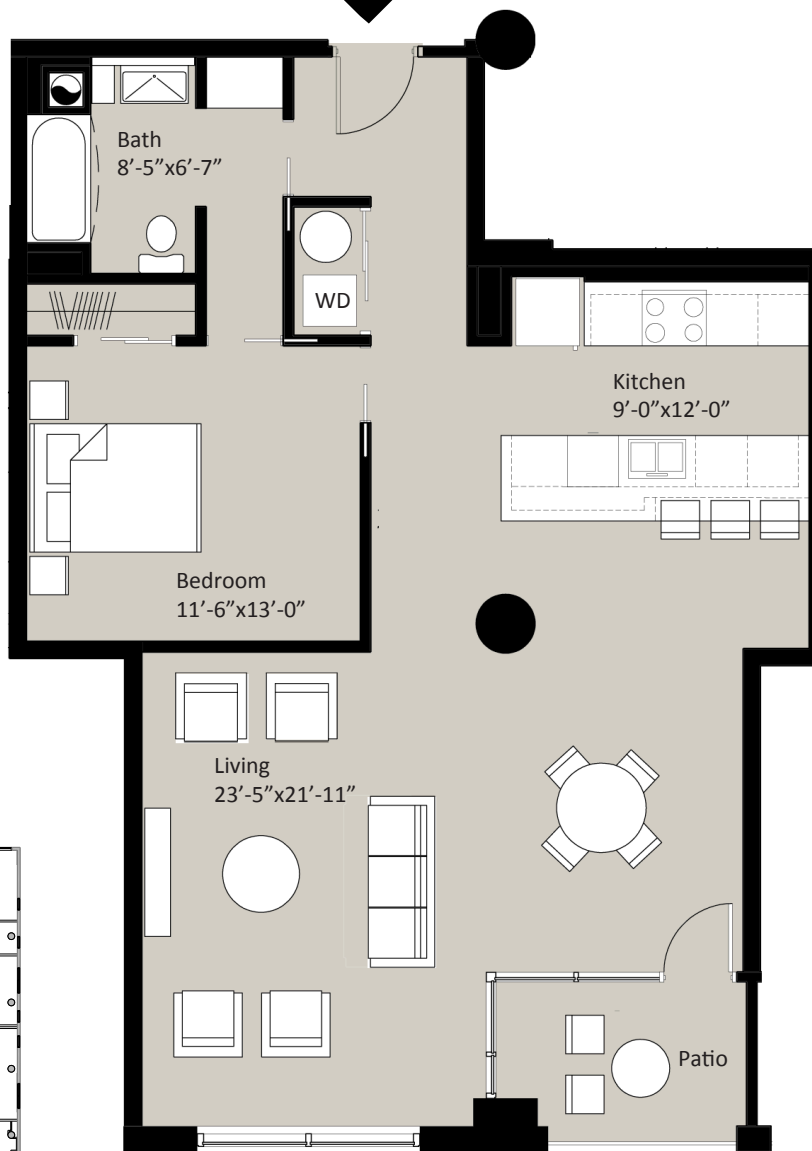

Entry

THIRD THRU FIFTH FLOOR - UNIT X02  
 ONE BEDROOM UNIT  
 1,022 SF + 62 SF PATIO