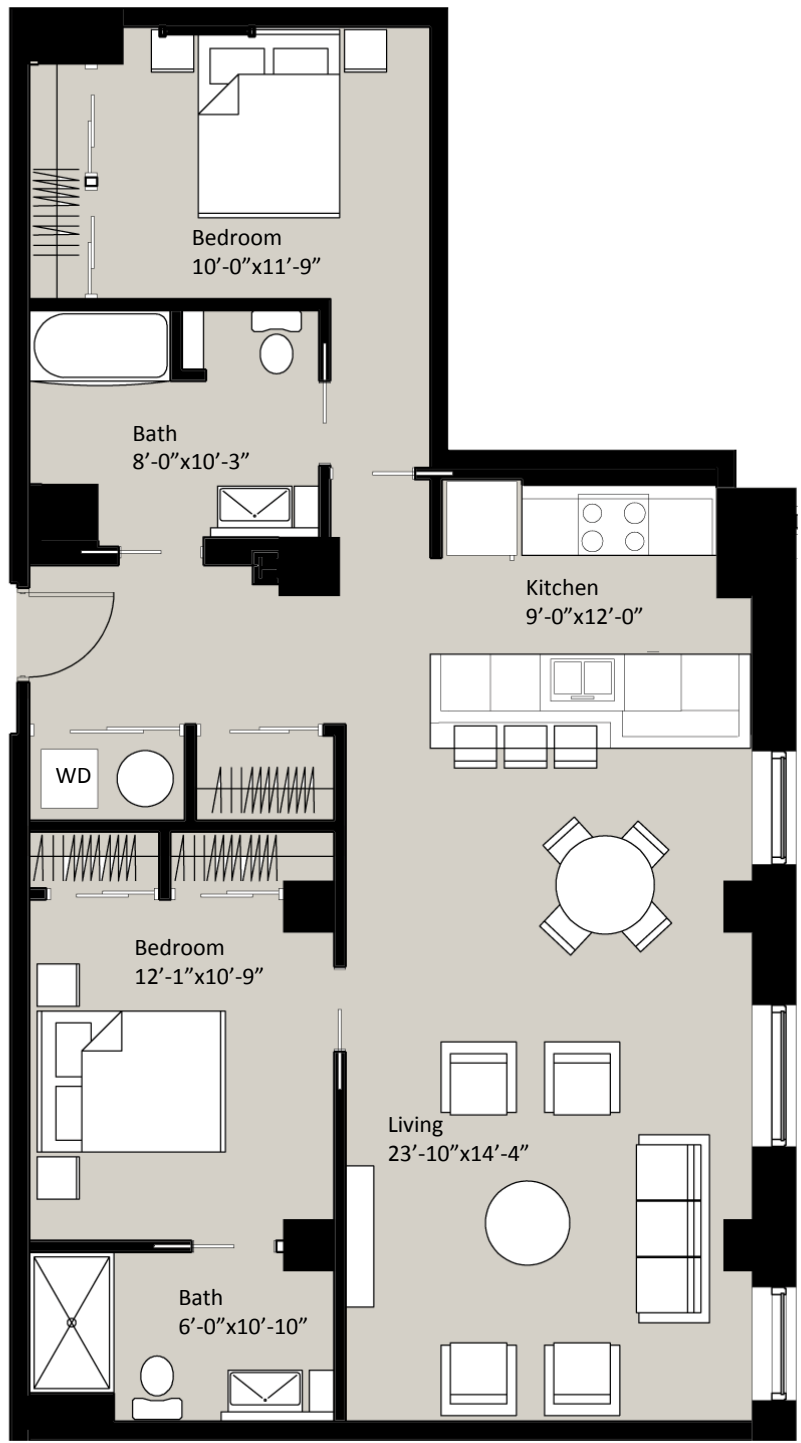

Entry

SECOND FLOOR - UNIT 223
TWO BEDROOM UNIT
1,145 SF