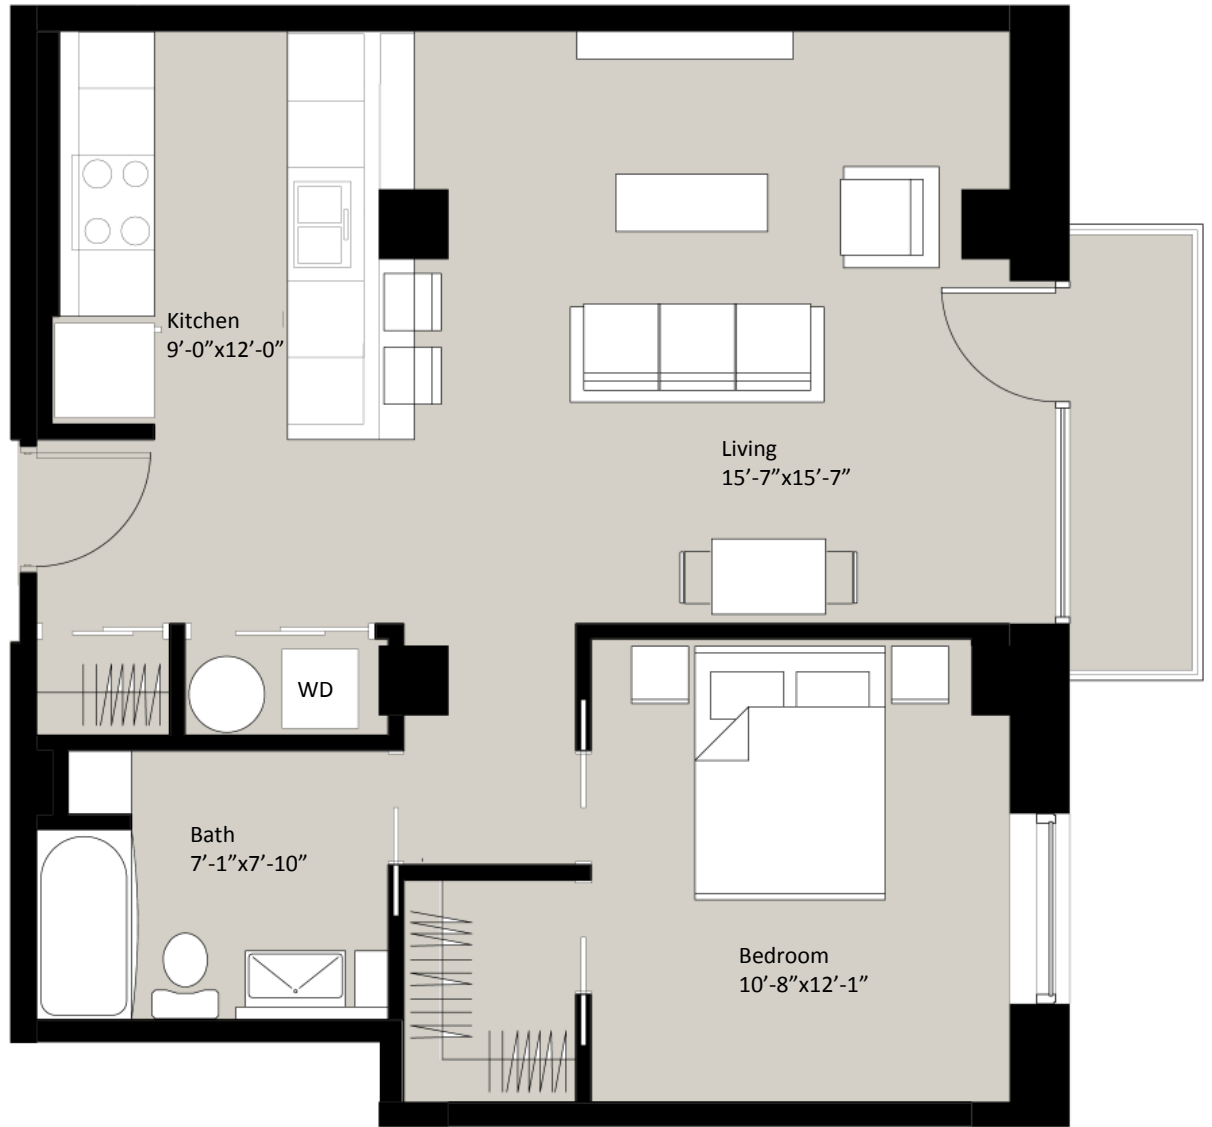

Entry

SECOND FLOOR - UNIT 222
 ONE BEDROOM UNIT
 748 SF + 37 SF PATIO